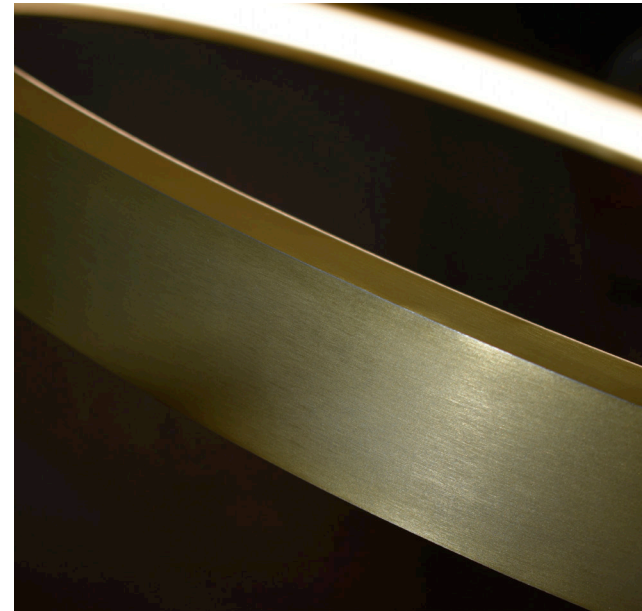

NEW DESIGNS

METAL HAZE

SUSPENSÕES / SUSPENSIONS

SALIENTES / SURFACE

PAREDE / WALL

NOVOS ACABAMENTOS METÁLICOS / NEW METAL FINISHES