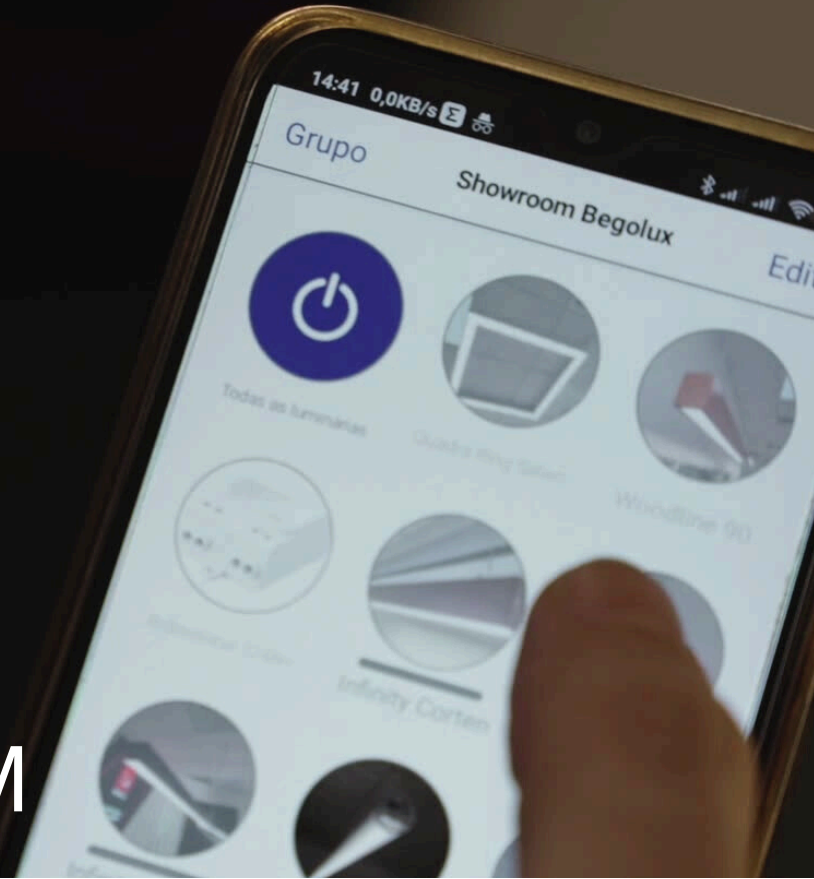

CASAMBI SYSTEM

BEGOLUX | OFFICIAL CASAMBI PARTNERS

2. How does Casambi differ from other lighting control systems?

The main difference between Casambi and other lighting control systems is the **convenience and flexibility** of the system.

Unlike other dimming mechanisms, where control has to be done via a switch, Casambi allows you to do it **via Bluetooth** on your mobile phone or other device. Simply have the device at your side and you can conveniently and effortlessly change the light settings.

What's more, its ability to **personalise and individually control** the luminaires adds points over other systems.

In this sense, in large areas, this type of control over each luminaire is ideal for meeting the requirements that each area demands.

Taking an open-space corporate project as an example, it's important that each area is properly lit according to its purpose, whether it's to promote socialising or concentration.

3. What are the benefits of the Casambi Lighting Control System?

Combining technologies such as DALI and systems like Tunable White, the Casambi lighting system is known for its versatility and ease of use.

Offering a modern and intuitive user experience, this system enables advanced and flexible light control.

The possibility of regulating the lighting ensures greater optimisation of the operation of the luminaires and their energy consumption.