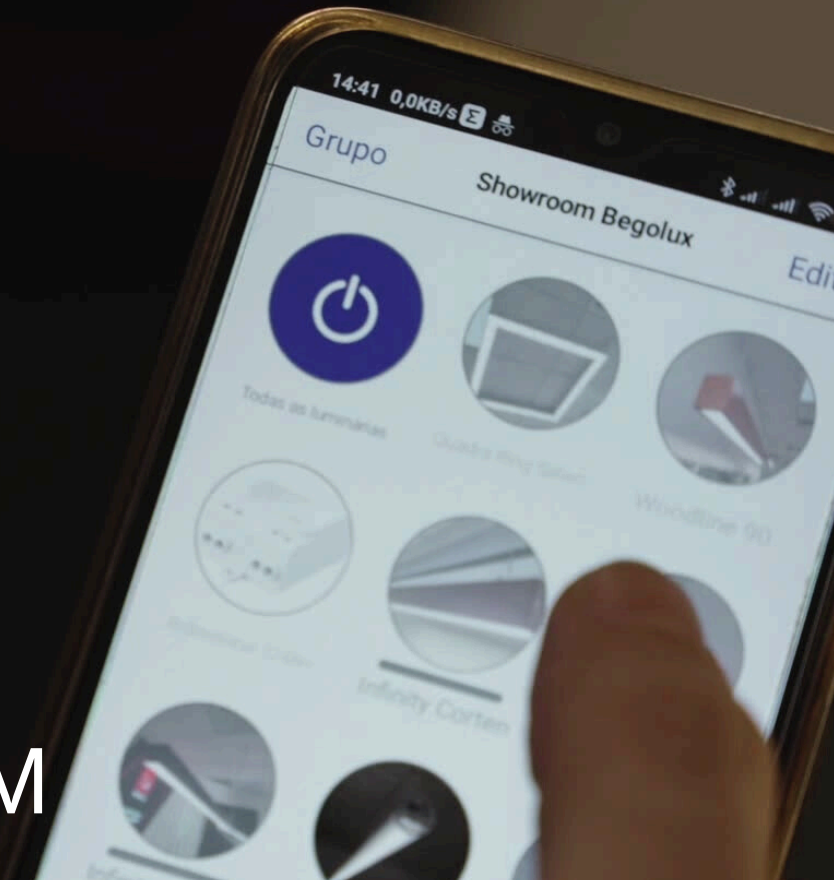

CASAMBI SYSTEM

BEGOLUX | OFFICIAL CASAMBI PARTNERS

Other **benefits** offered by this lighting control system:

- Reduces **maintenance costs** and personalises lighting, making it ideal for commercial spaces such as hotels and corporate projects;
- It makes the project **more sustainable**, due to the possibility of adjusting and regulating the performance of the luminaires, where you can switch them on or off, programme schedules, among others;
- Allows installation with less wiring and adapts easily to products already installed;
- Offers a **more comfortable and pleasant user experience** due to the ability to change the characteristics of the light, adjusting to the atmosphere desired for the project.

4. Casambi in different types of projects:

The Casambi system has different applications and purposes, depending on the type of project it is used in.

Offices: By allowing employees to adjust the lighting according to their needs, stress levels are reduced and significant energy savings can be made by directing light only where it is needed.

Hospitality projects: Lighting is key to transforming the atmosphere of a space, creating new experiences for customers by highlighting luminosity, different textures and products, or even changing the colour temperature of the space, making it more inviting and engaging.